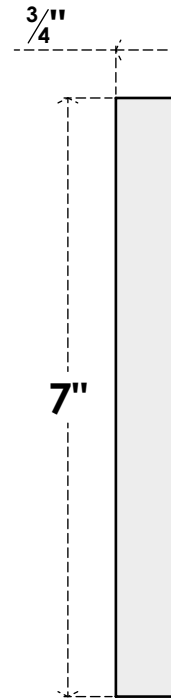

ROSP070X070X075SDG02

7"W X 7"H X 3/4"P STANDARD SEDGWICK BULLSEYE ROSETTE WITH SQUARE EDGE, ARCHITECTURAL GRADE PVC

FRONT

SIDE

EKENA MILLWORK
2300 WEST MAIN ST.
CLARKSVILLE, TX 75426
TOLL FREE: 866-607-0453
WWW.EKENAMILLWORK.COM

NOTES

1. INSTALLATION TO BE COMPLETED IN ACCORDANCE WITH MANUFACTURER'S SPECIFICATIONS.
2. DRAWING MAY NOT BE TO SCALE
3. THIS DRAWING IS INTENDED FOR DESIGN AND PLANNING PURPOSES ONLY.
4. ALL INFORMATION CONTAINED HEREIN WAS CURRENT AT THE TIME OF DEVELOPMENT BUT MUST BE REVIEWED AND APPROVED BY THE PRODUCT MANUFACTURER TO BE CONSIDERED ACCURATE.
5. ARCHITECTURAL GRADE PVC PRODUCTS ARE MADE FROM EXPANDED CELLULAR PVC AND COME NATURALLY WHITE BUT MAY BE PAINTED