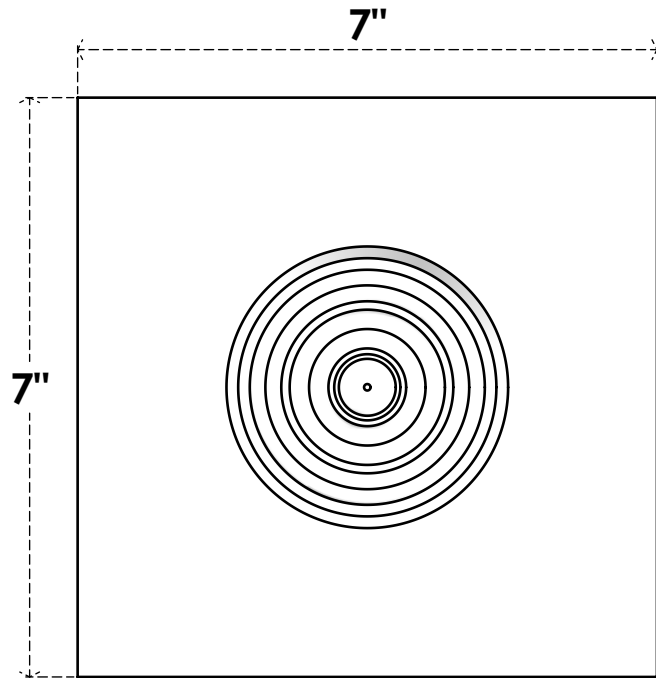

ROSP070X070X075SDG02

7"W X 7"H X 3/4"P STANDARD SEDGWICK BULLSEYE ROSETTE WITH SQUARE EDGE, ARCHITECTURAL GRADE PVC

FRONT

SIDE

EKENA MILLWORK
2300 WEST MAIN ST.
CLARKSVILLE, TX 75426
TOLL FREE: 866-607-0453
WWW.EKENAMILLWORK.COM